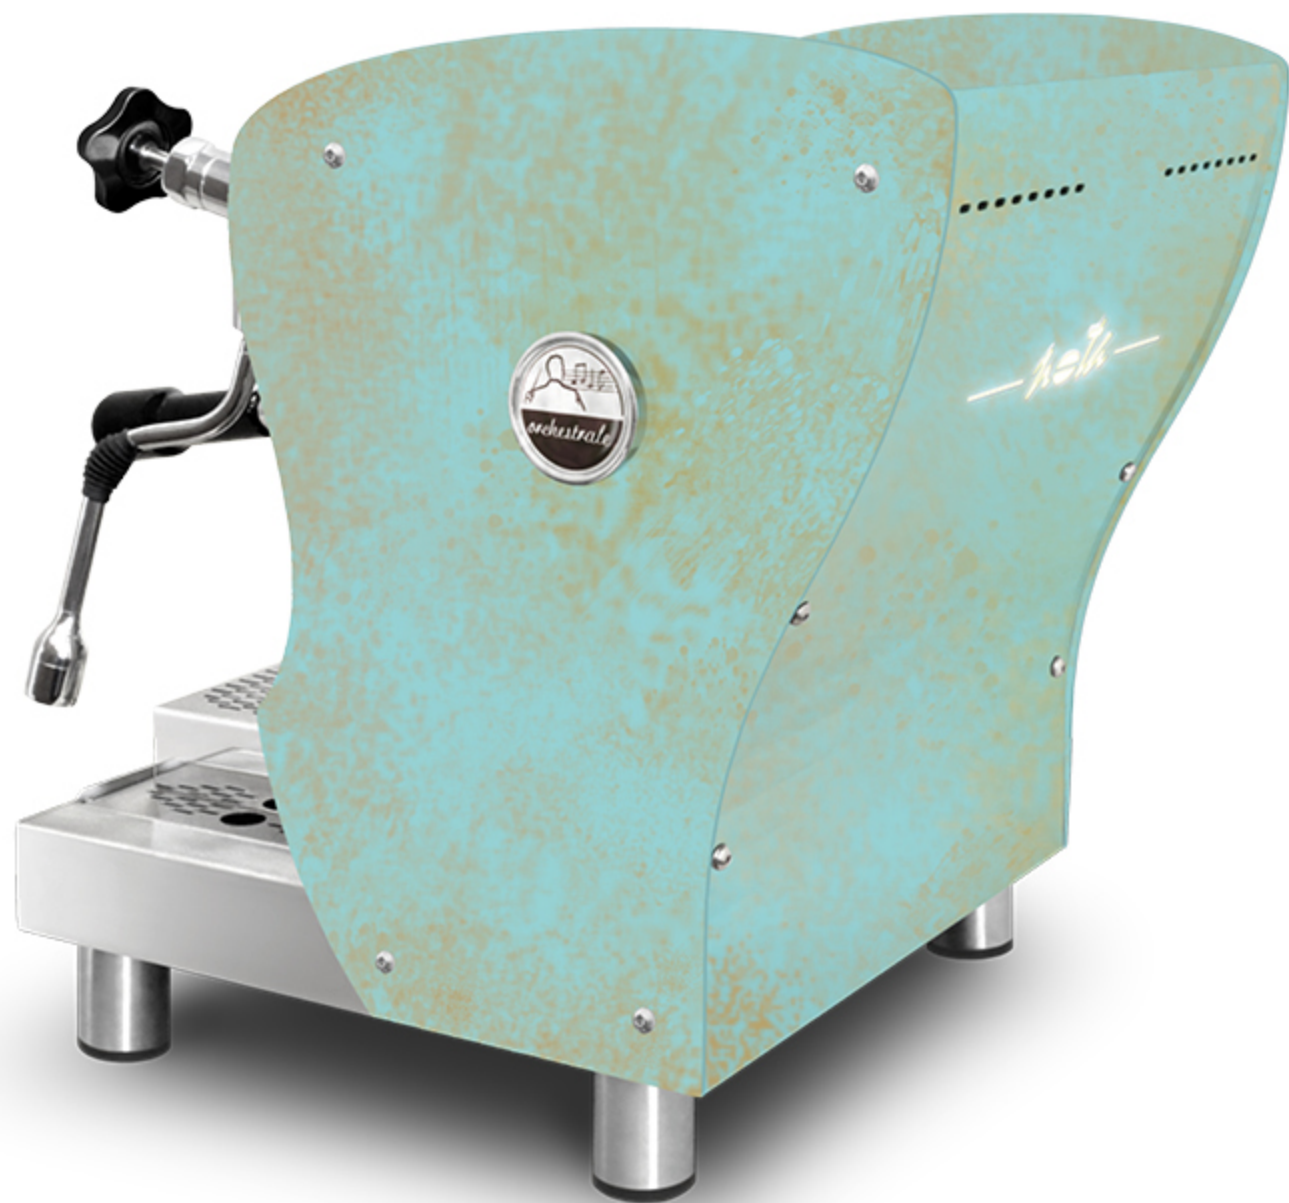

steel painted **oxide** back
steel painted **oxide** sides