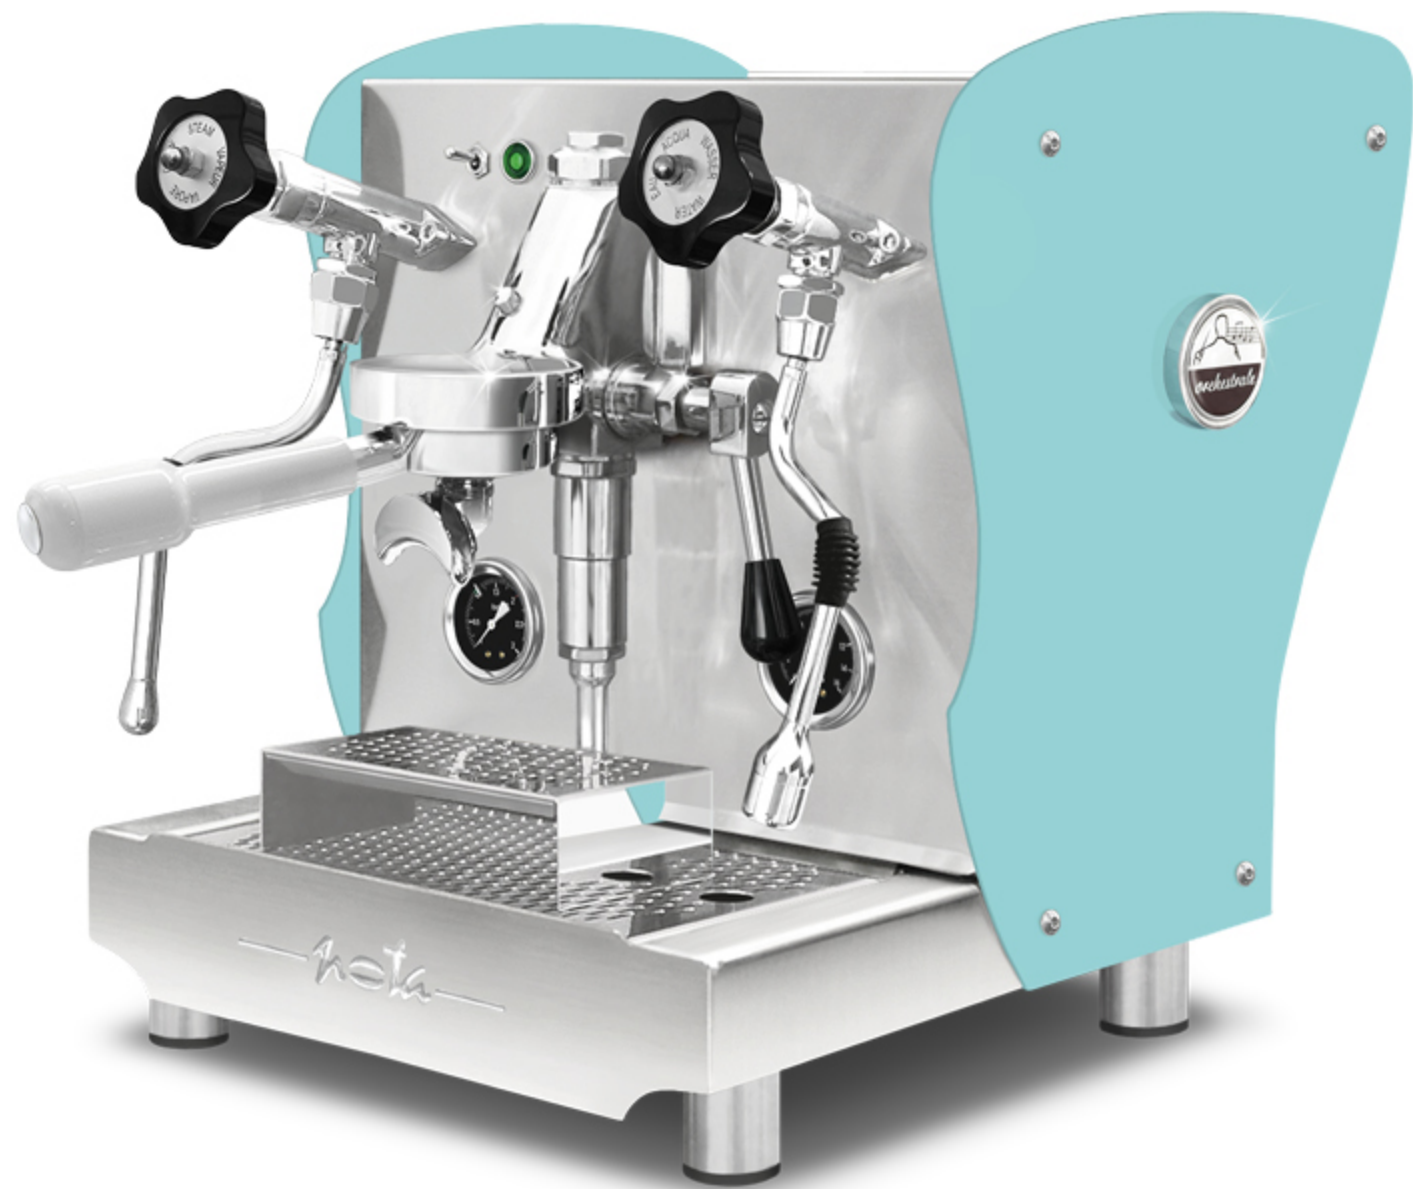

satin steel back  
steel painted **white** sides

steel painted **white** back  
steel painted **white** sides

steel painted blue Tiffany sides

steel painted blue Tiffany sides  
with joysticks

steel painted **blue Tiffany** sides  
white handle