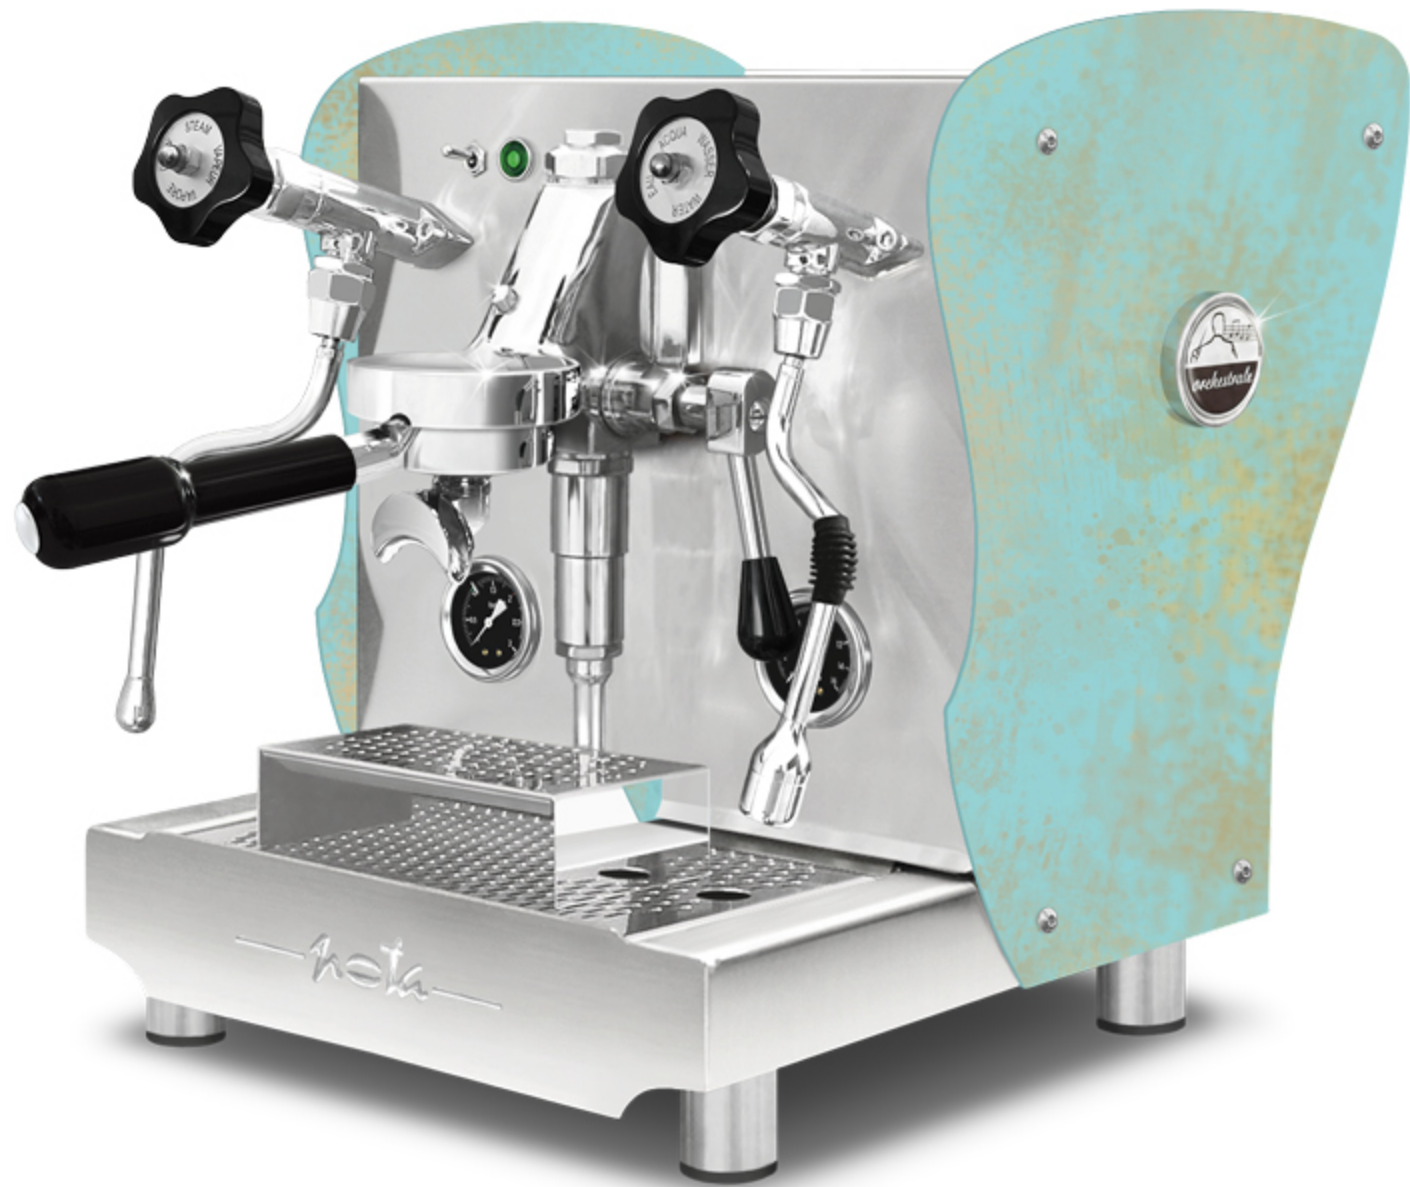

steel painted **oxide** sides