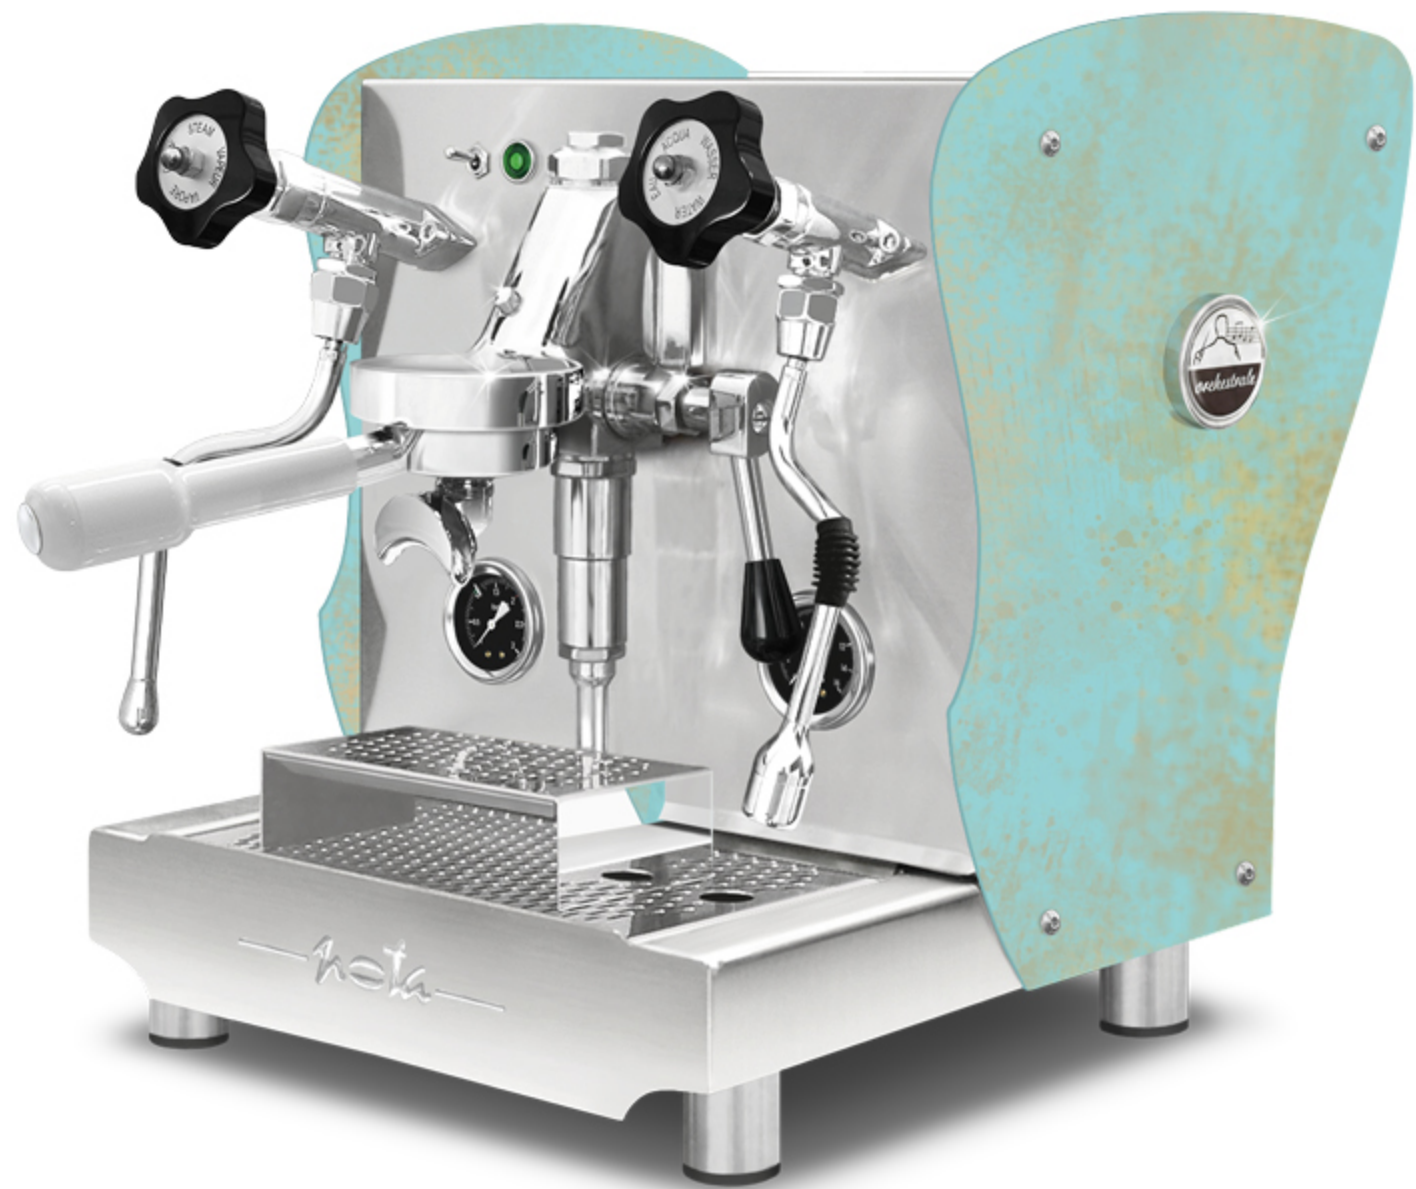

steel painted **oxide** sides
white handle